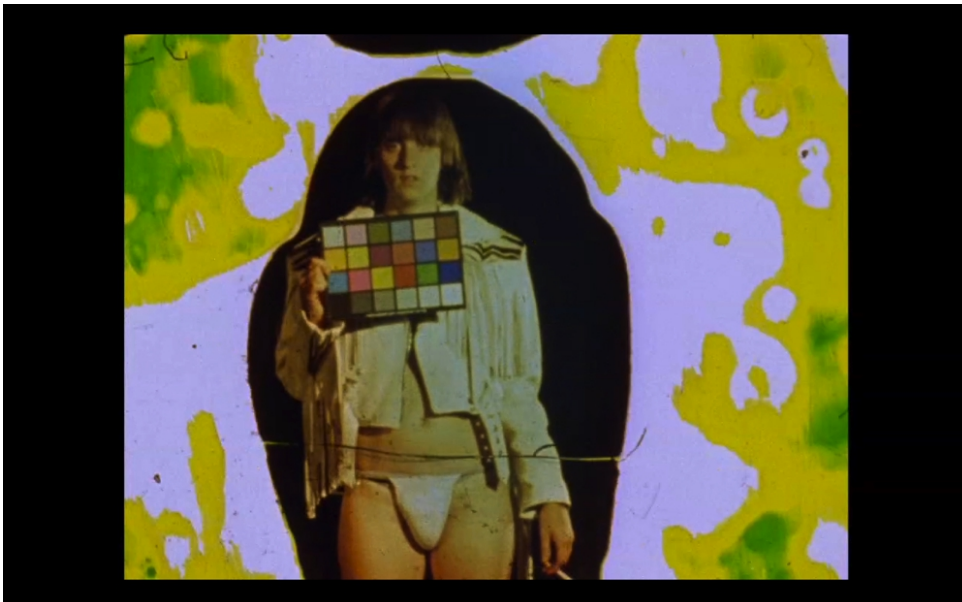

Murder, She Wrote
Exhibition View
Nosbaum Reding, Luxembourg, 2014

Gallery Nosbaum Reding

2 + 4, rue Wiltheim L-2733 Luxembourg / T (+352) 28 11 25 1 / reding@nosbaumreding.com