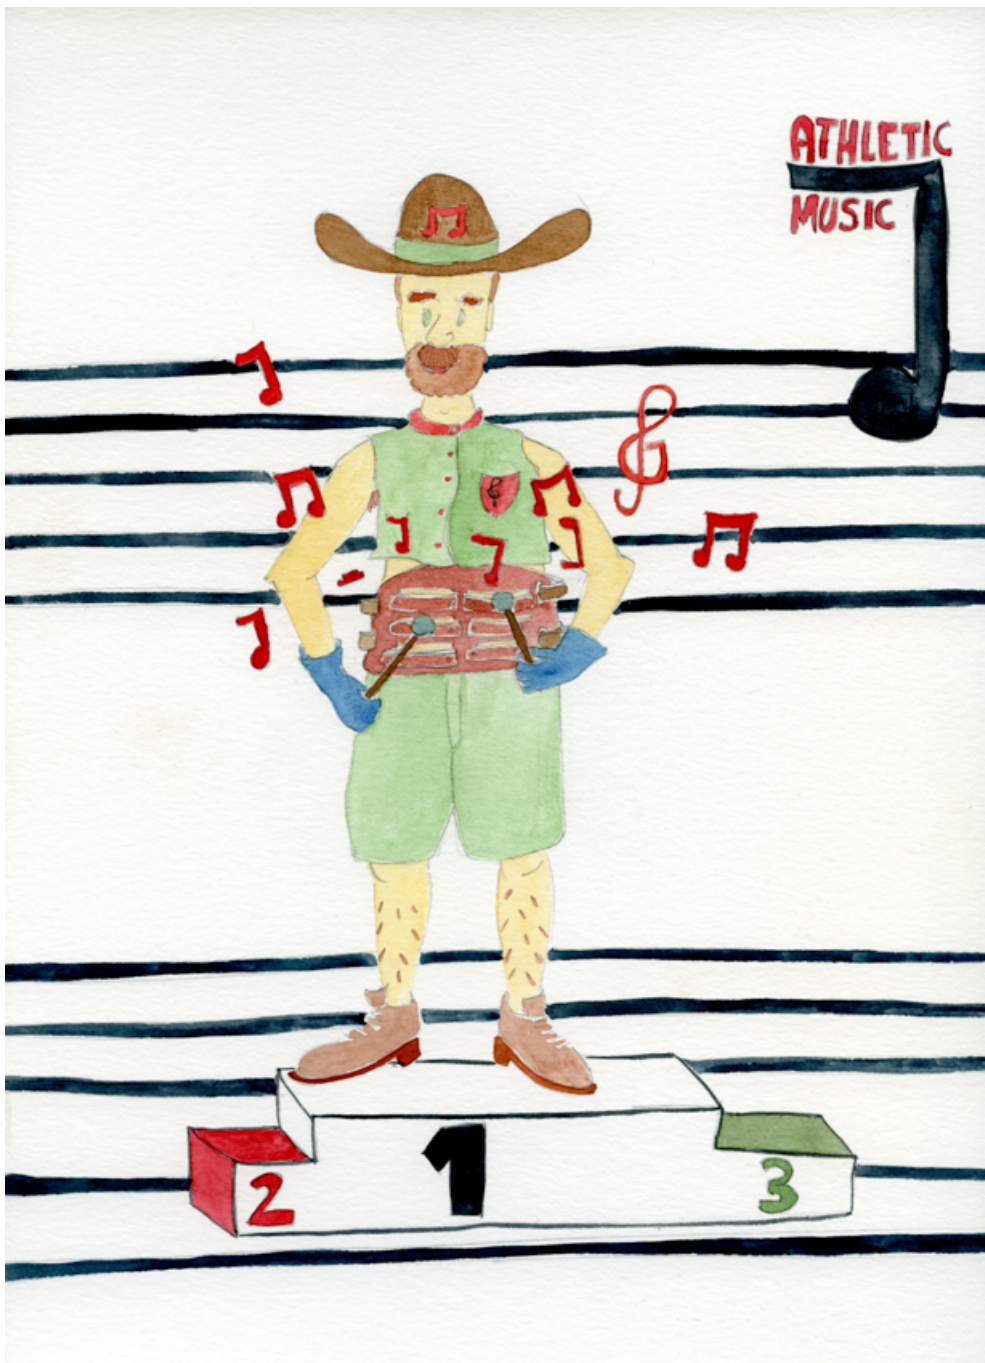

Nosbaum Reding
Luxembourg | Bruxelles

Nosbaum Reding at Art Cologne 2019

Athletic music (Winner), 2019
watercolor on paper
11.81 x 8.66 in (30,5 x 22,9 cm)

Gallery Nosbaum Reding

2 + 4, rue Wiltheim L-2733 Luxembourg / T (+352) 28 11 25 1 / reding@nosbaumreding.com