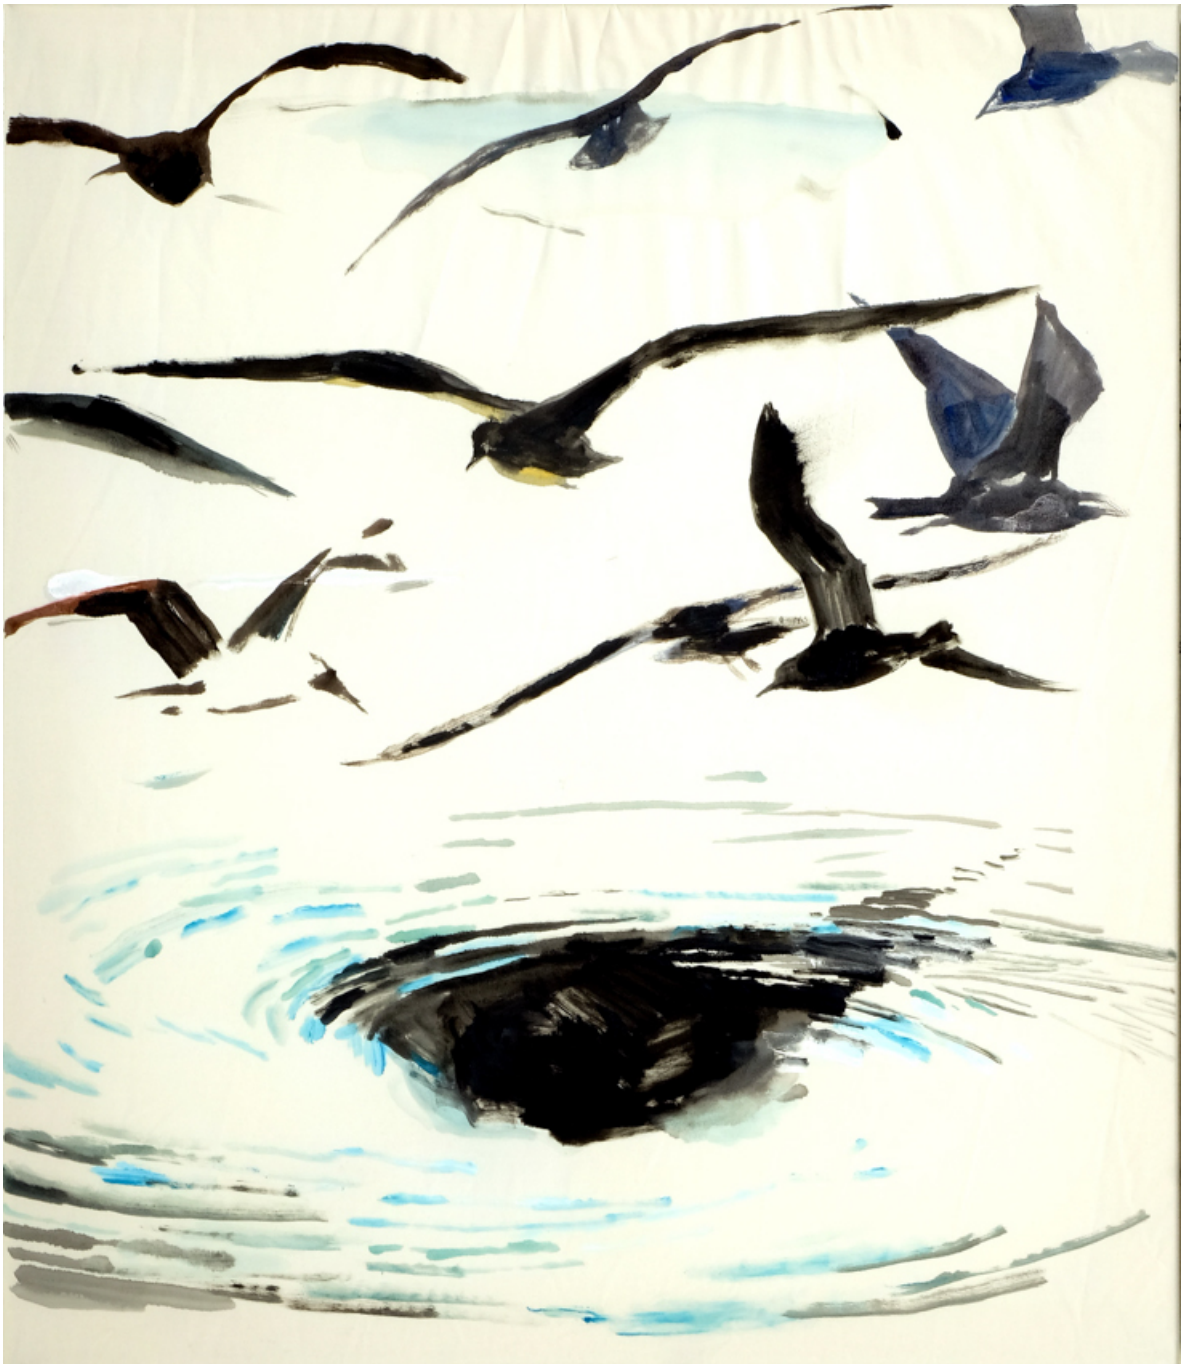

Nosbaum Reding
Luxembourg | Bruxelles

Nosbaum Reding at Art Cologne 2019

An inertial or fictitious force, 2018

Acrylic on fabric

31.89 x 27.56 in (81 x 70 cm)

Gallery Nosbaum Reding

2 + 4, rue Wiltheim L-2733 Luxembourg / T (+352) 28 11 25 1 / reding@nosbaumreding.com