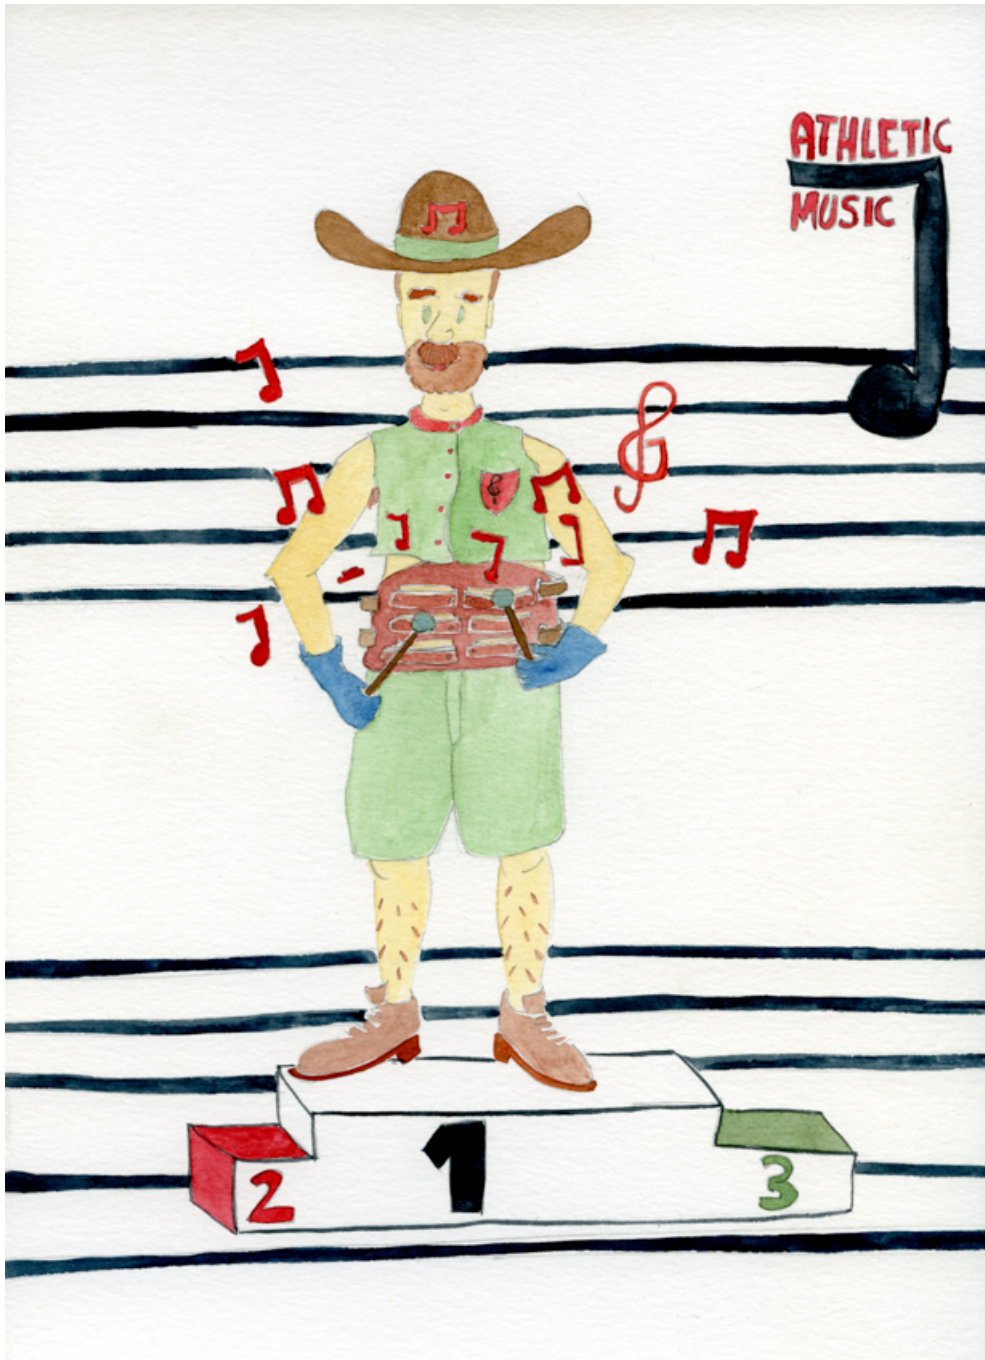

Nosbaum Reding
Luxembourg | Bruxelles

Nosbaum Reding at Art Cologne 2019

Athletic music (Winner), 2019
watercolor on paper
11.81 x 8.66 in (30,5 x 22,9 cm)

Gallery Nosbaum Reding

2 + 4, rue Wiltheim L-2733 Luxembourg / T (+352) 28 11 25 1 / reding@nosbaumreding.com