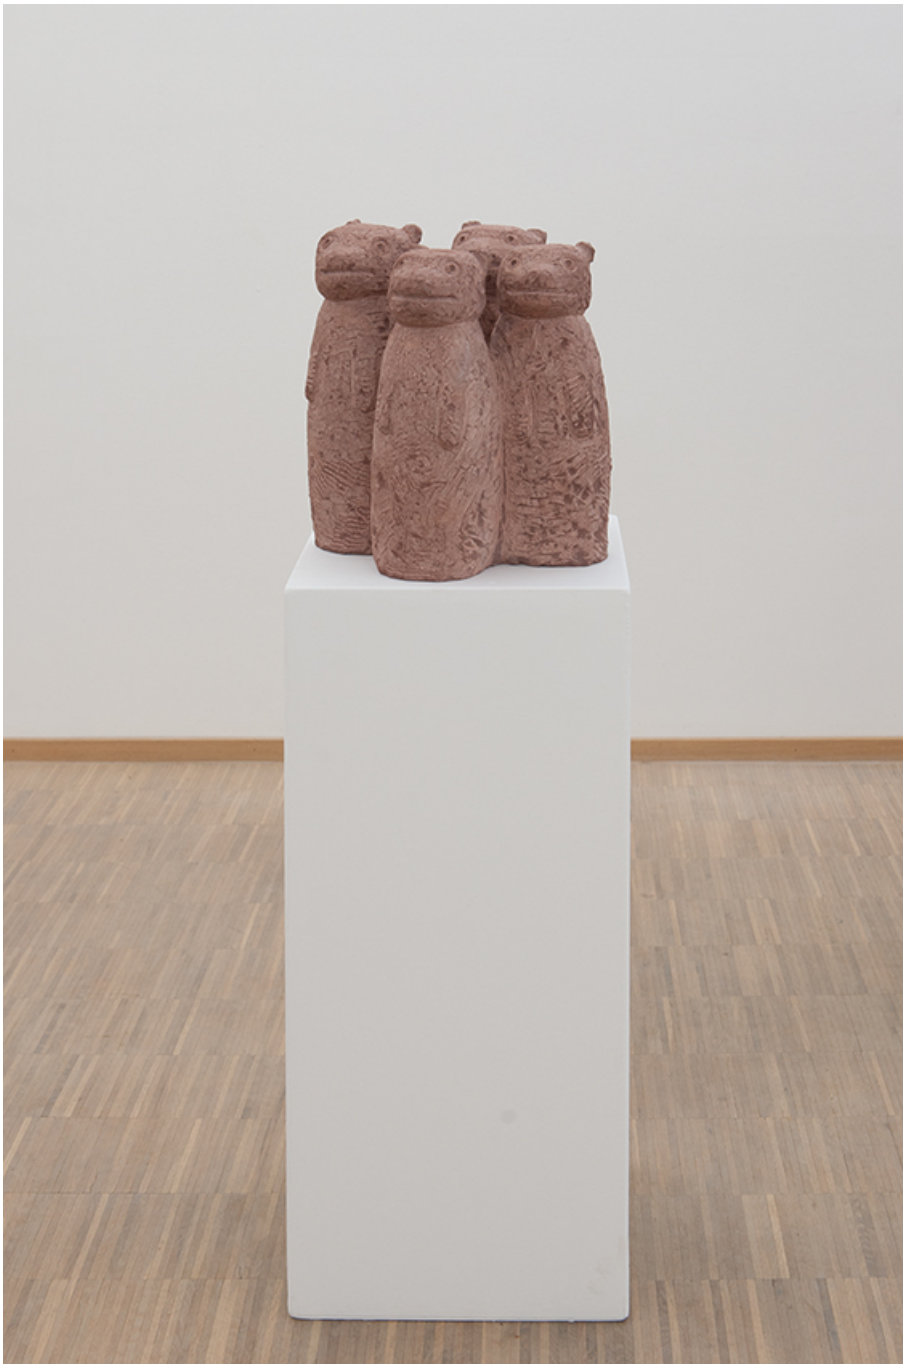

Nosbaum Reding
Luxembourg | Bruxelles

Just So Stories

Tick, trick, track + track, 2009
Sandstone
11.81 x 9.84 x 9.84 in (30 x 25 x 25 cm)

Gallery Nosbaum Reding

2 + 4, rue Wiltheim L-2733 Luxembourg / T (+352) 28 11 25 1 / reding@nosbaumreding.com