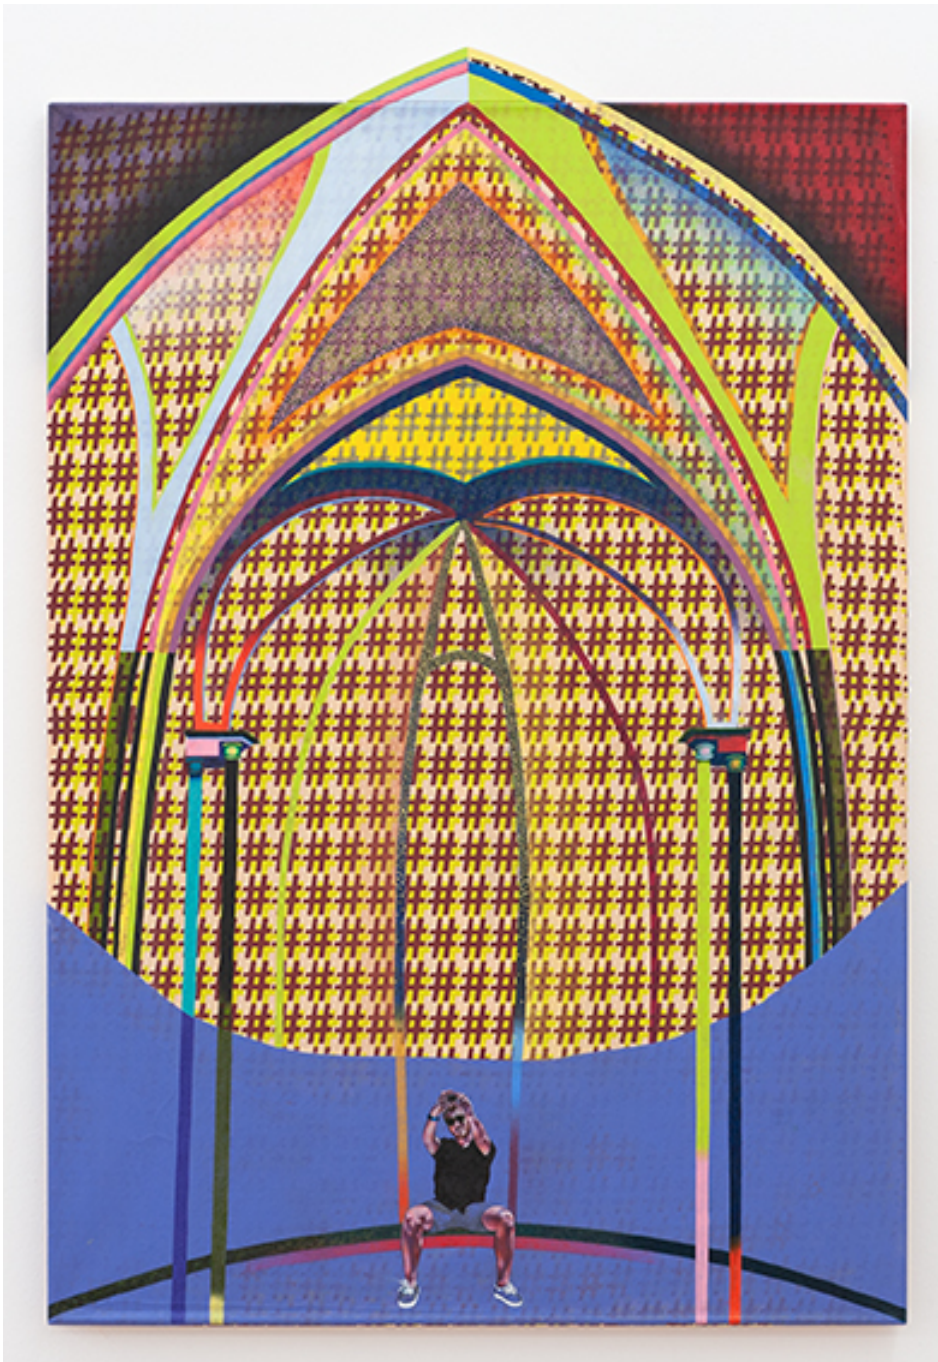

Nosbaum Reding
Luxembourg | Bruxelles

Nosbaum Reding virtual booth at Luxembourg Art Week 2020

Prière de m'aimer, 2019

Serigraphy, oil and pencils on canvas, oil and acrylic on wood
100 x 70 cm

Gallery Nosbaum Reding

2 + 4, rue Wiltheim L-2733 Luxembourg / T (+352) 28 11 25 1 / reding@nosbaumreding.com