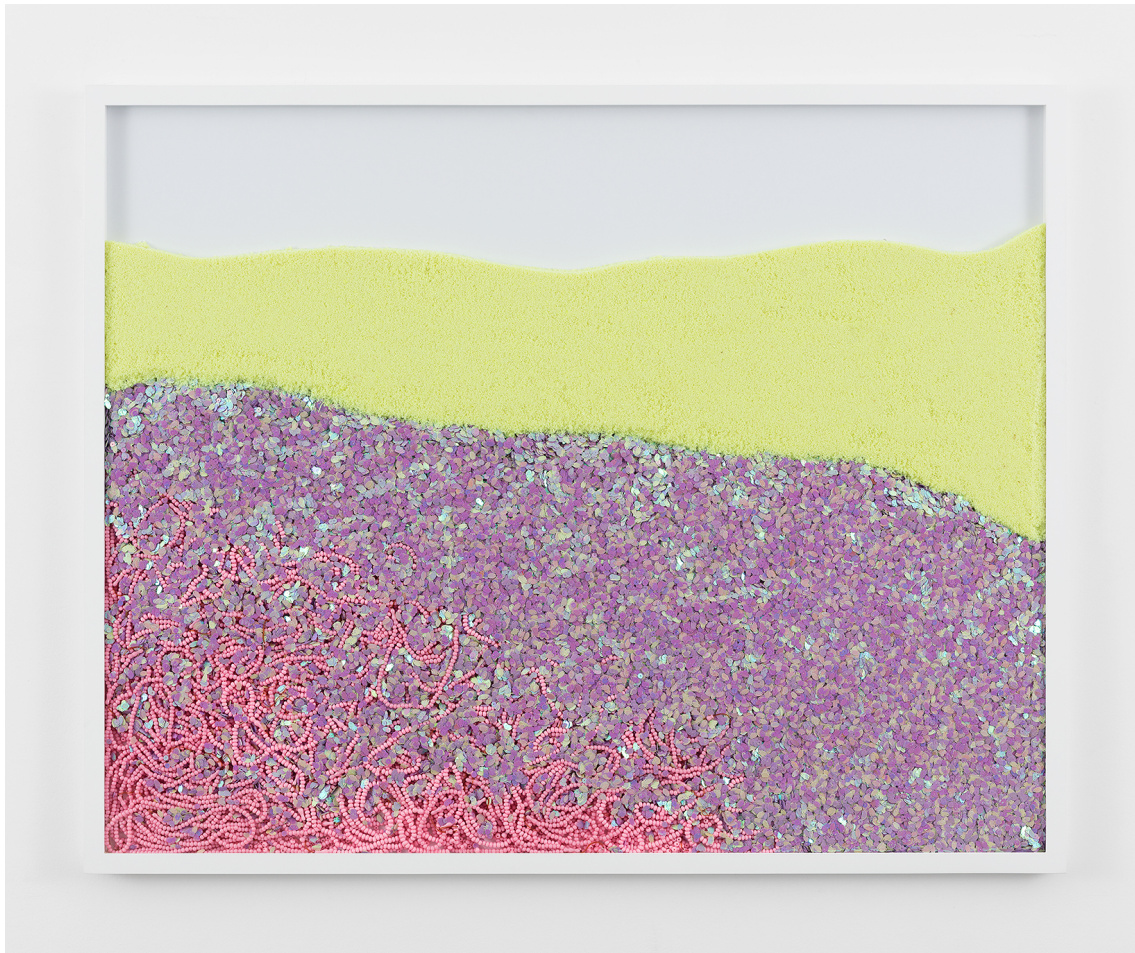

Nosbaum Reding virtual booth at Luxembourg Art Week 2020

Chemical landscape from Algeria, 2019
Sequins, plexiglass powder, plastic beads, wooden frame
49.21 x 61.02 x 1.97 in (125 x 155 x 5 cm)

Nosbaum Reding
Luxembourg | Bruxelles