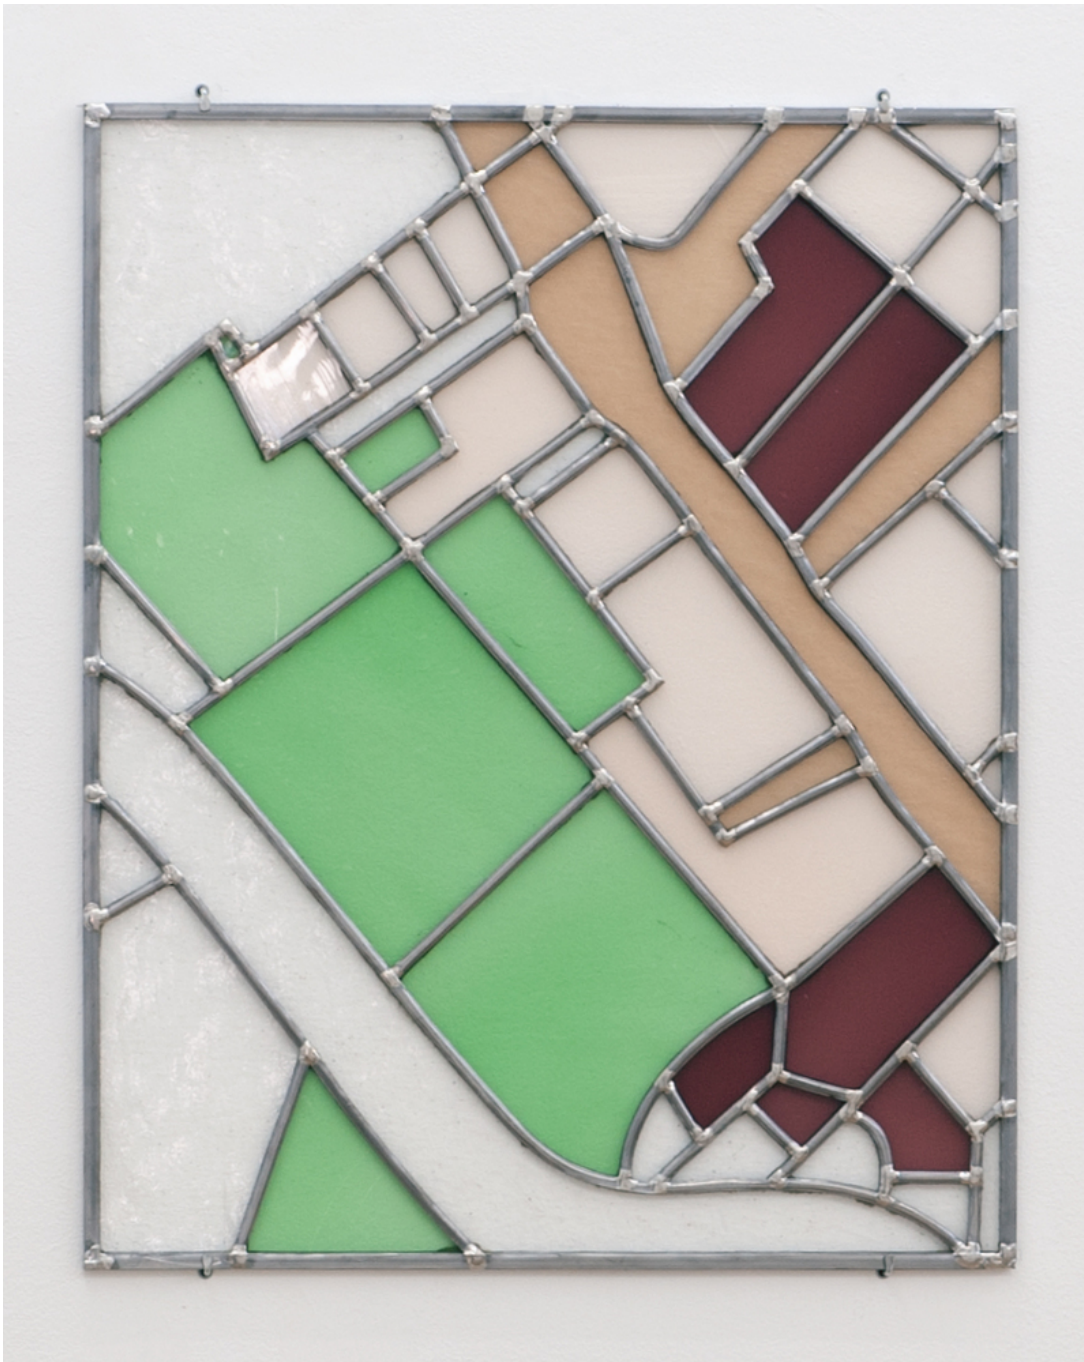

Nosbaum Reding
Luxembourg | Bruxelles

Nosbaum Reding virtual booth at Luxembourg Art Week 2020

Parcelle 1504-1572, Scheggia, 2020
Vitrail (verre, zinc, plomb)
22.05 x 17.72 in (56,5 x 45,3 cm)

Gallery Nosbaum Reding

2 + 4, rue Wiltheim L-2733 Luxembourg / T (+352) 28 11 25 1 / reding@nosbaumreding.com