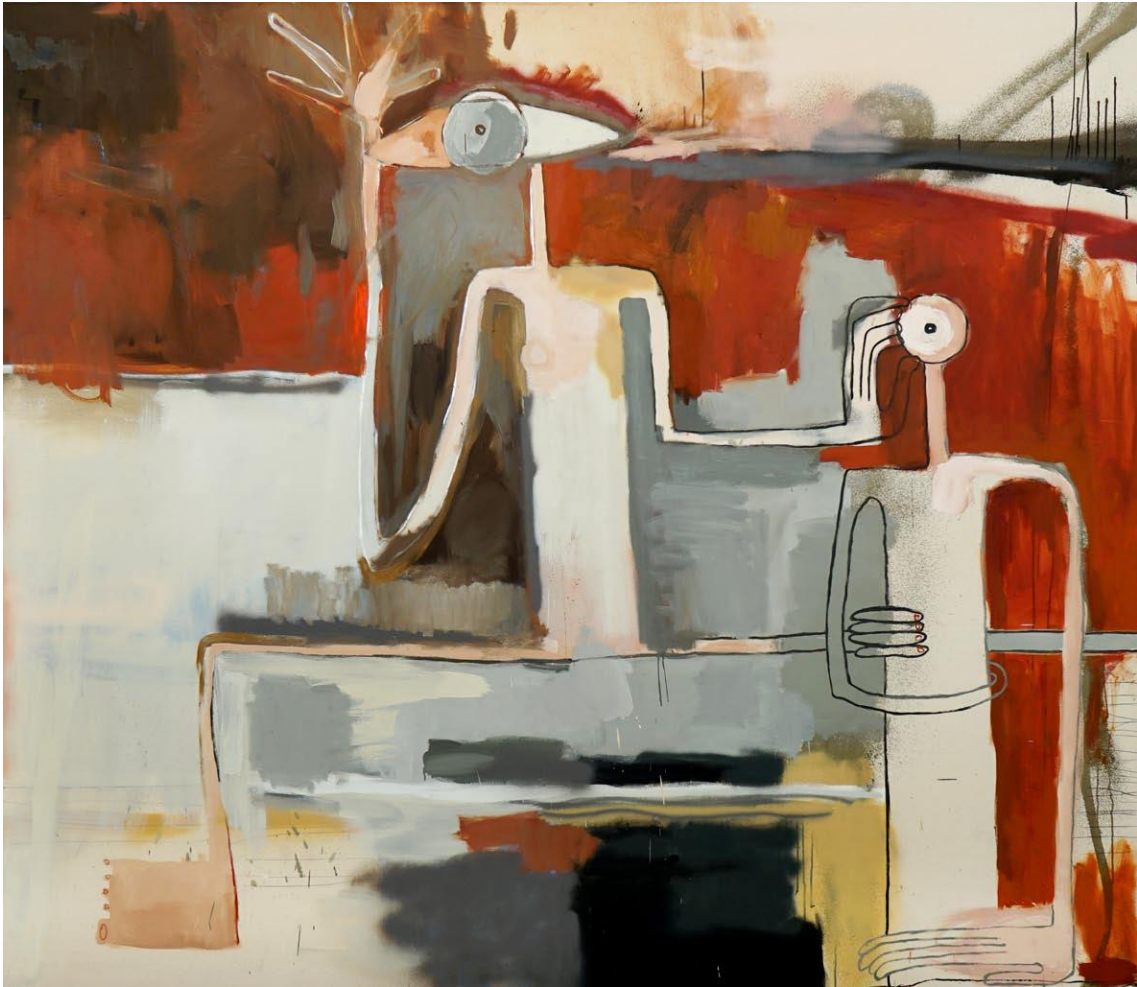

Nosbaum Reding
Luxembourg | Bruxelles

Sophie Ullrich

Egoist, 2021
Oil, ink and varnish on canvas
78.74 x 90.55 in (200 x 230 cm)

Gallery Nosbaum Reding

2 + 4, rue Wiltheim L-2733 Luxembourg / T (+352) 28 11 25 1 / reding@nosbaumreding.com