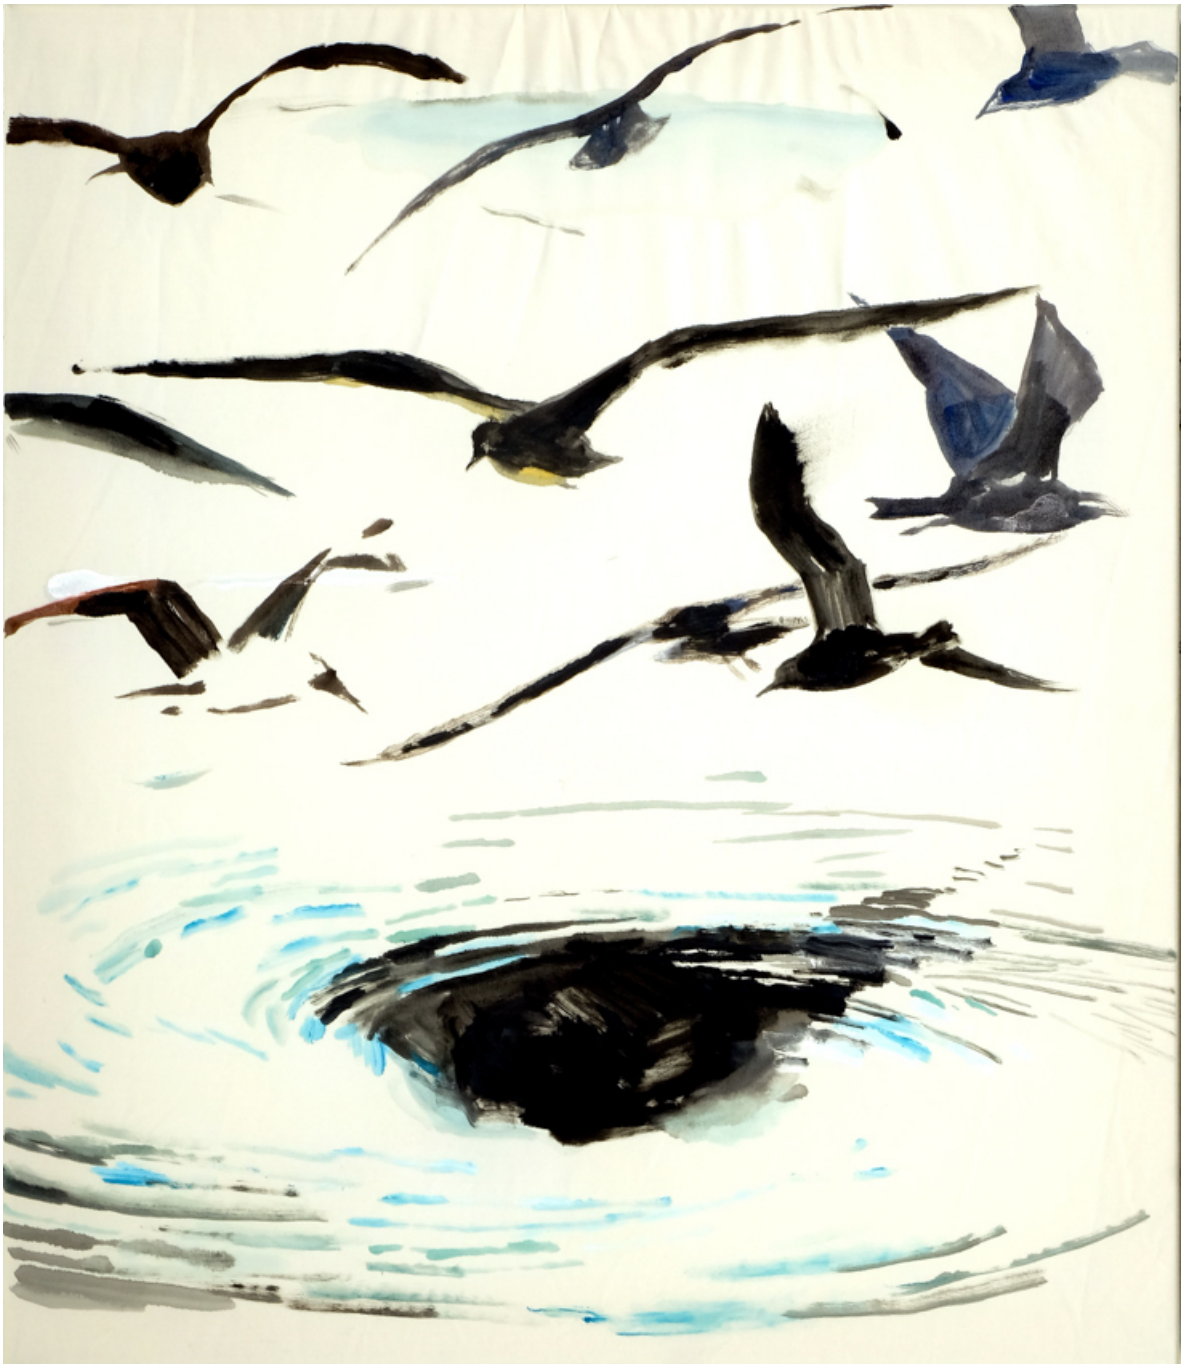

Nosbaum Reding at Art Dusseldorf 2022

An inertial or fictitious force, 2018

Acrylic on fabric

31.89 x 27.56 in (81 x 70 cm)

Gallery Nosbaum Reding

2 + 4, rue Wiltheim L-2733 Luxembourg / T (+352) 28 11 25 1 / reding@nosbaumreding.com