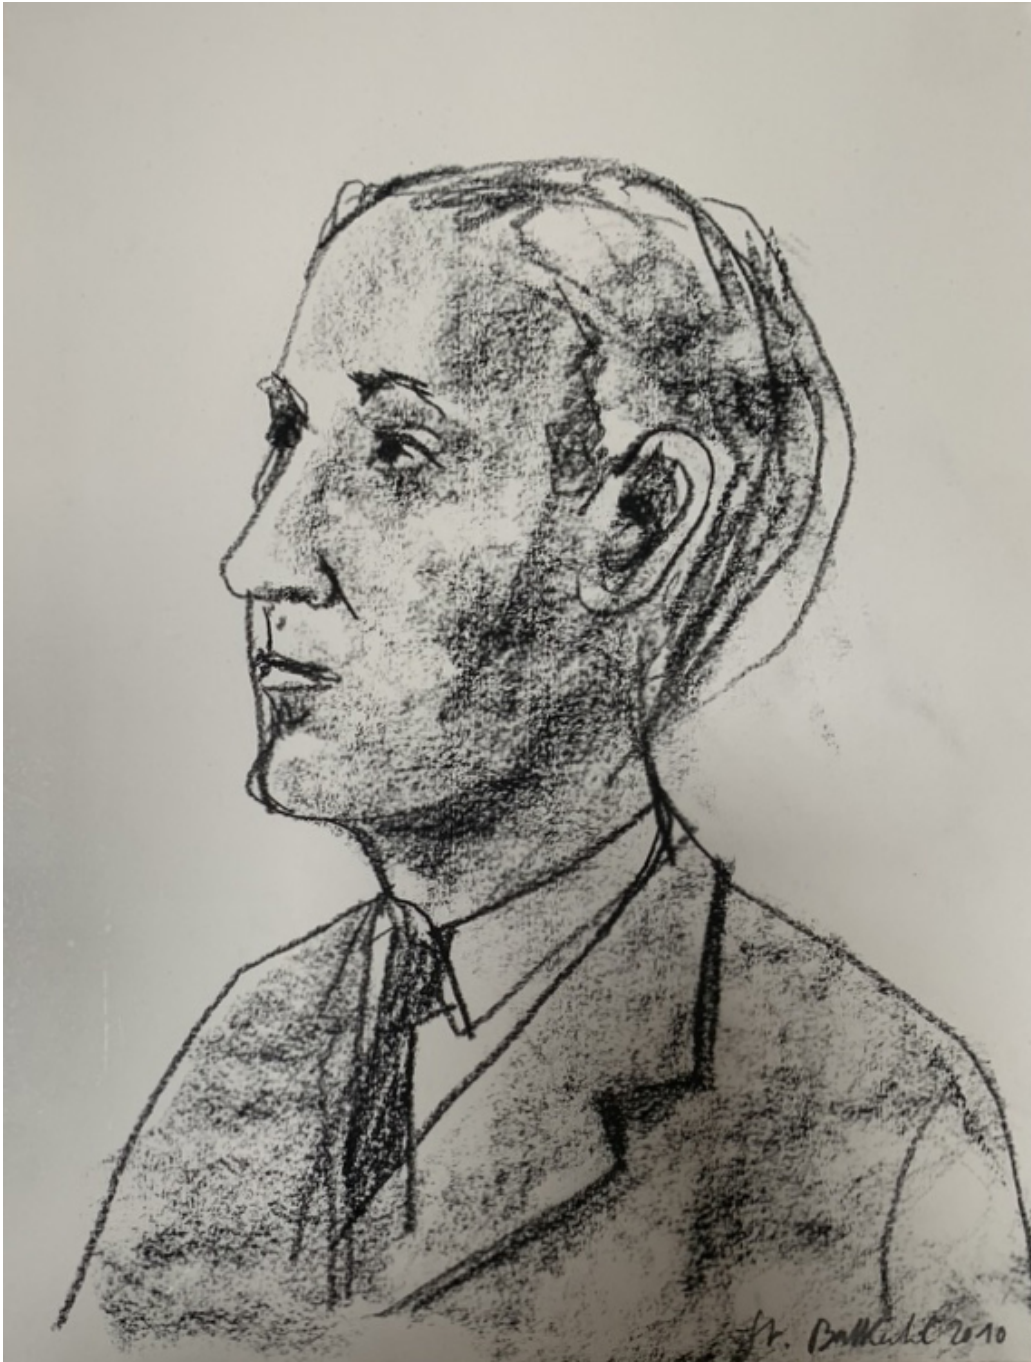

Nosbaum Reding
Luxembourg | Bruxelles

Nosbaum Reding at Art Dusseldorf 2022

Homme, 2010
Charcoal on paper
12.6 x 9.45 in (32 x 24 cm)

Gallery Nosbaum Reding

2 + 4, rue Wiltheim L-2733 Luxembourg / T (+352) 28 11 25 1 / reding@nosbaumreding.com