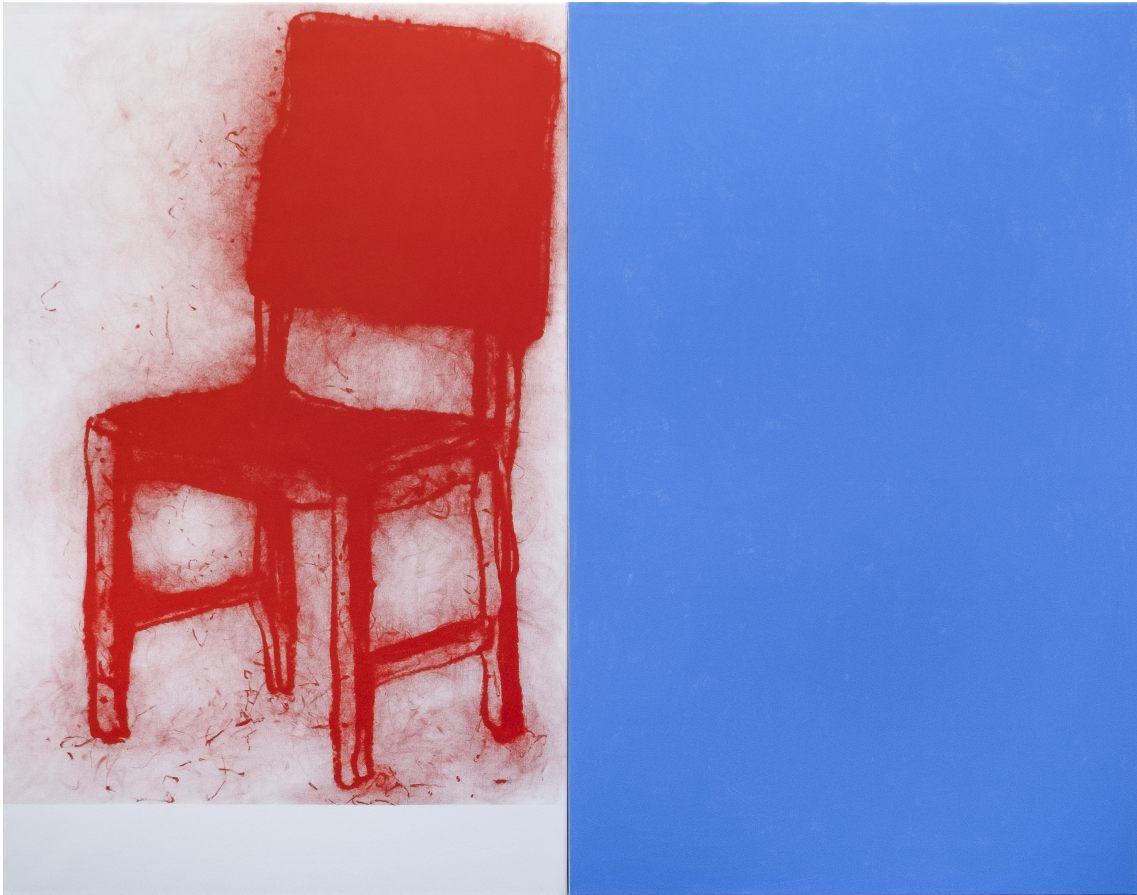

Nosbaum Reding
Luxembourg | Bruxelles

Art Brussels 2022

RUN (light) 9, 2021
Oil on canvas
55.12 x 70.87 in (140 x 180 cm)

Gallery Nosbaum Reding

2 + 4, rue Wiltheim L-2733 Luxembourg / T (+352) 28 11 25 1 / reding@nosbaumreding.com