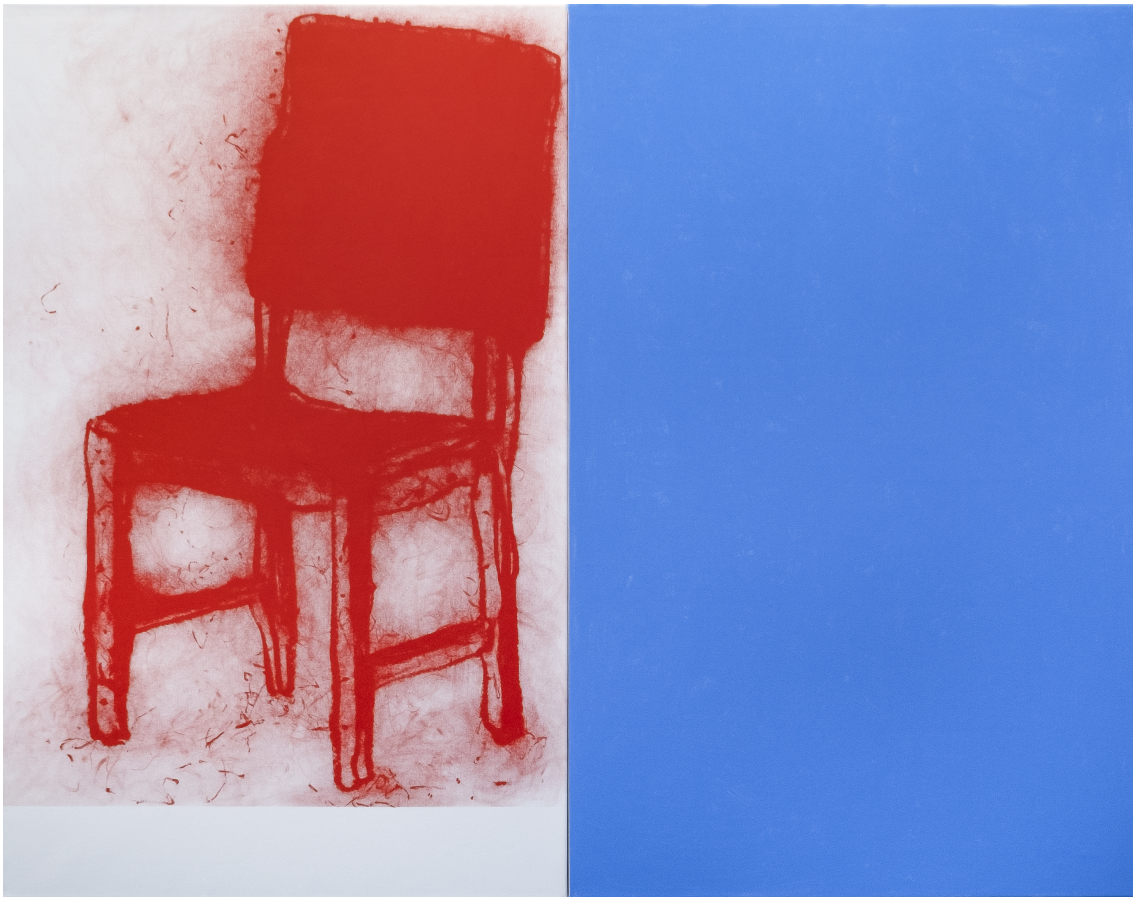

Nosbaum Reding
Luxembourg | Bruxelles

Art Brussels 2022

RUN (light) 9, 2021
Oil on canvas
55.12 x 70.87 in (140 x 180 cm)

Gallery Nosbaum Reding

2 + 4, rue Wiltheim L-2733 Luxembourg / T (+352) 28 11 25 1 / reding@nosbaumreding.com