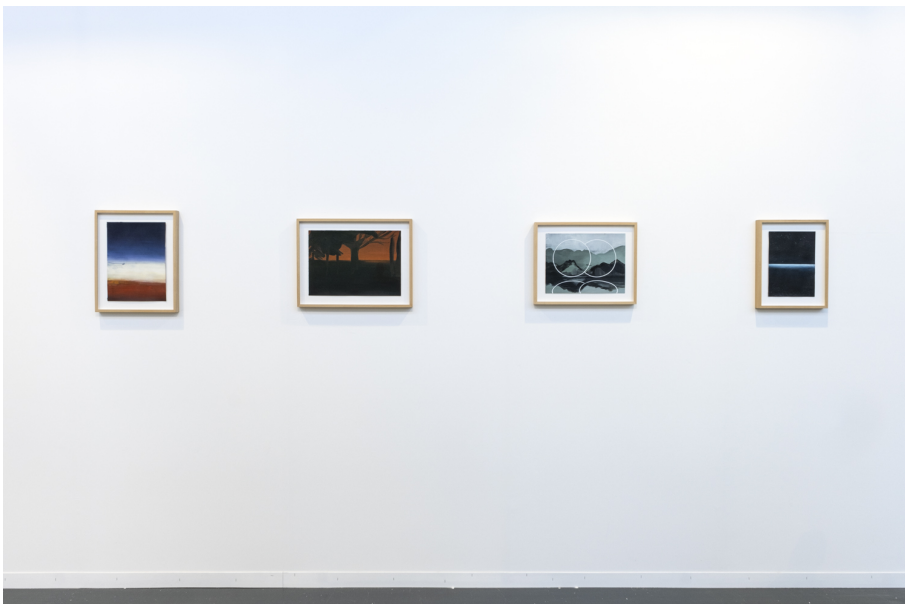

Art Brussels 2022
Exhibition View
Nosbaum Reding, Luxembourg, 2022

Gallery Nosbaum Reding

2 + 4, rue Wiltheim L-2733 Luxembourg / T (+352) 28 11 25 1 / reding@nosbaumreding.com