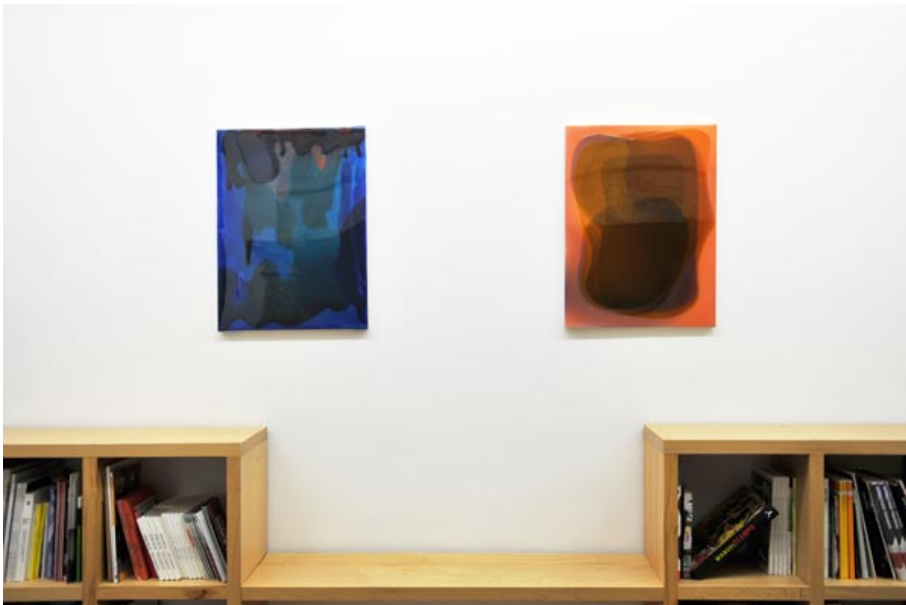

Exhibition View
Nosbaum Reding, Luxembourg, 2014

Gallery Nosbaum Reding

2 + 4, rue Wiltheim L-2733 Luxembourg / T (+352) 28 11 25 1 / reding@nosbaumreding.com