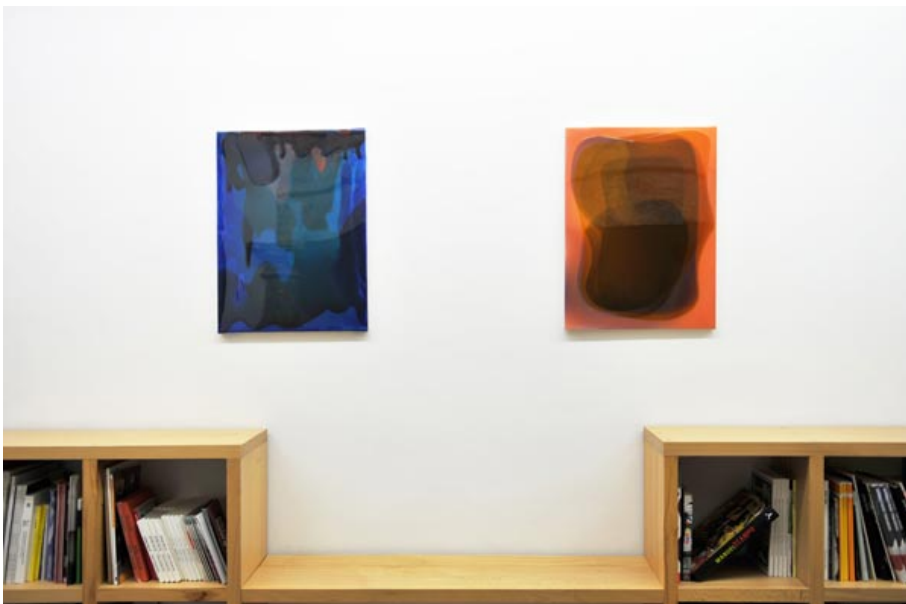

Exhibition View
Nosbaum Reding, Luxembourg, 2014

Gallery Nosbaum Reding

2 + 4, rue Wiltheim L-2733 Luxembourg / T (+352) 28 11 25 1 / reding@nosbaumreding.com