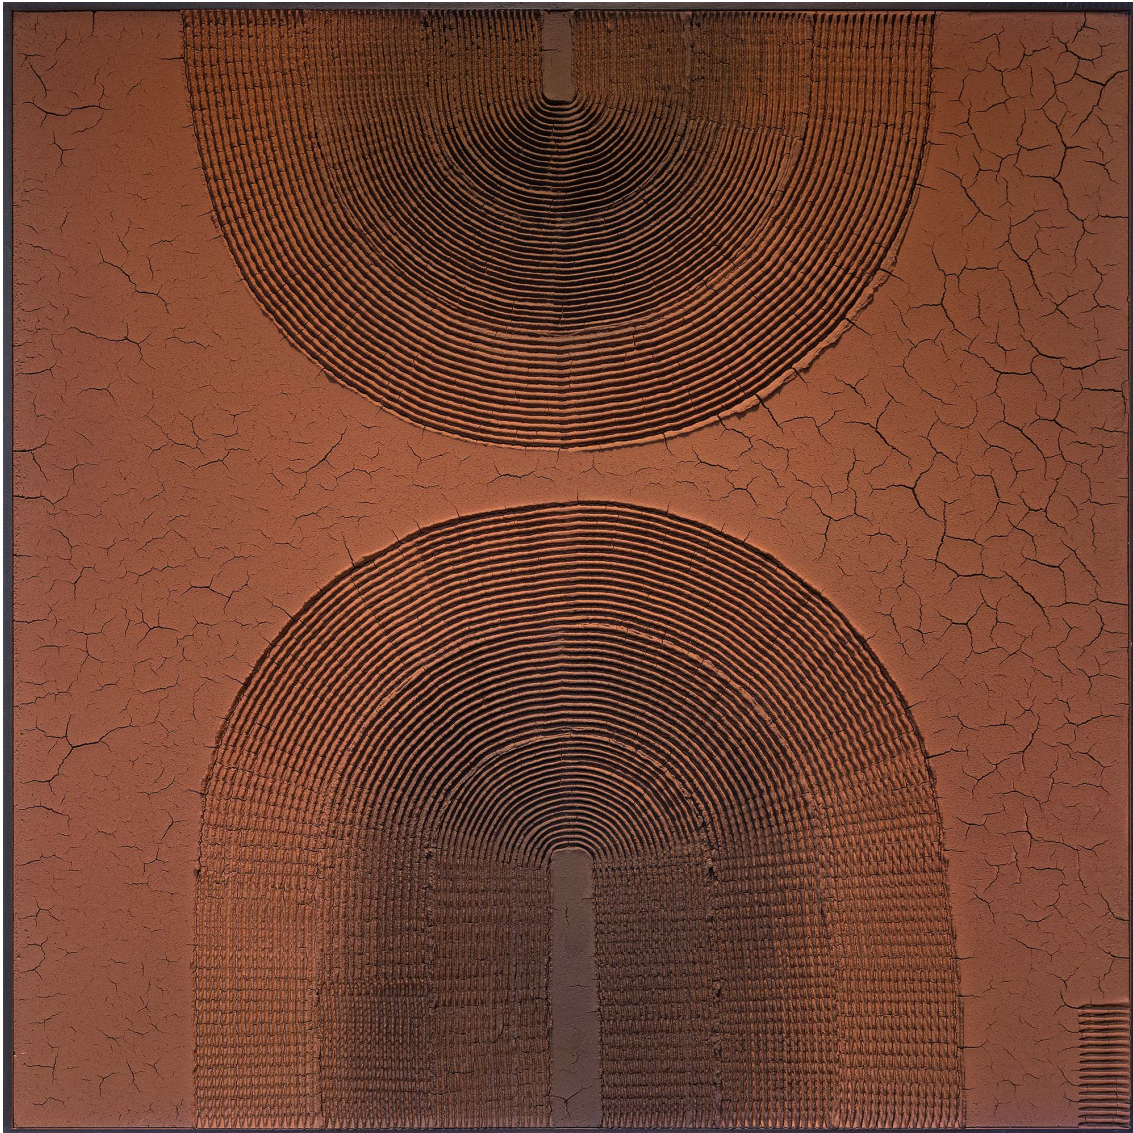

Nosbaum Reding
Luxembourg | Bruxelles

Fatiha Zemmouri

Nourrice, 2022
Earth and pigment on wood
39.37 x 39.37 in (100 x 100 cm)

Gallery Nosbaum Reding

2 + 4, rue Wiltheim L-2733 Luxembourg / T (+352) 28 11 25 1 / reding@nosbaumreding.com