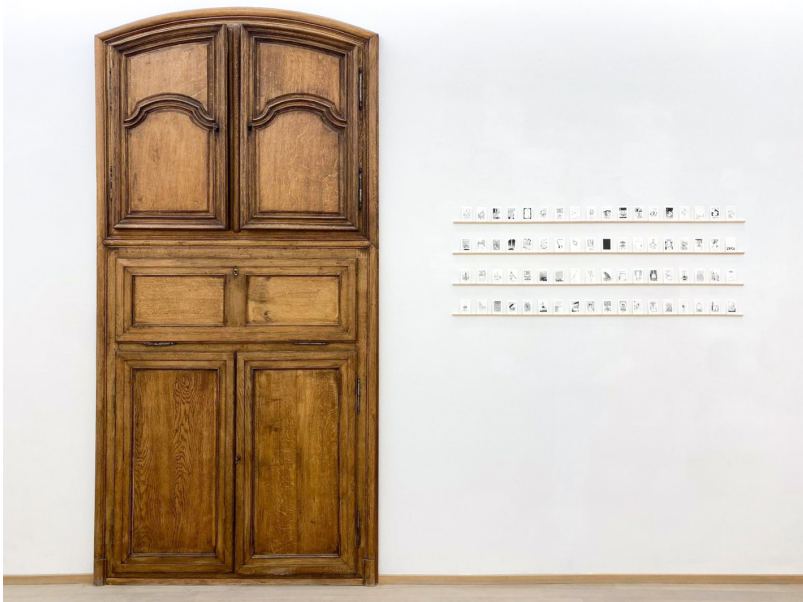

Nosbaum Reding
Luxembourg | Bruxelles

Les interstices de la mémoire

05.24.2023 - 06.17.2023

Les interstices de la mémoire
Exhibition View
Nosbaum Reding, Luxembourg, 2023