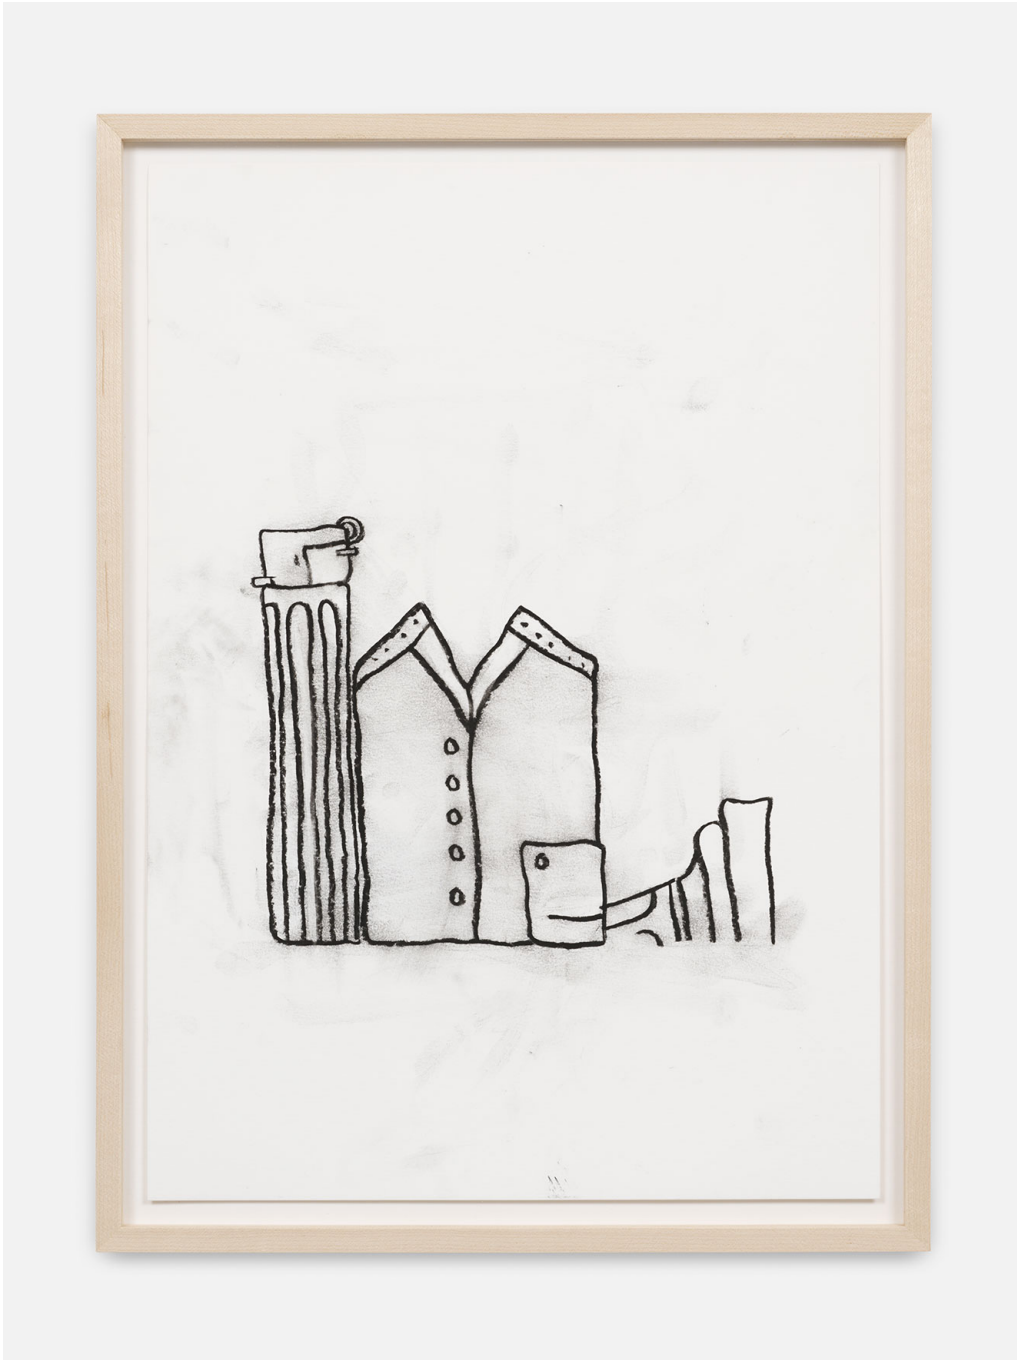

Nosbaum Reding
Luxembourg | Bruxelles

Luxembourg Art Week 2023

RUN-Series, 2023
Charcoal on paper
16.54 x 11.42 in (42 x 29,5 cm)

Gallery Nosbaum Reding

2 + 4, rue Wiltheim L-2733 Luxembourg / T (+352) 28 11 25 1 / reding@nosbaumreding.com