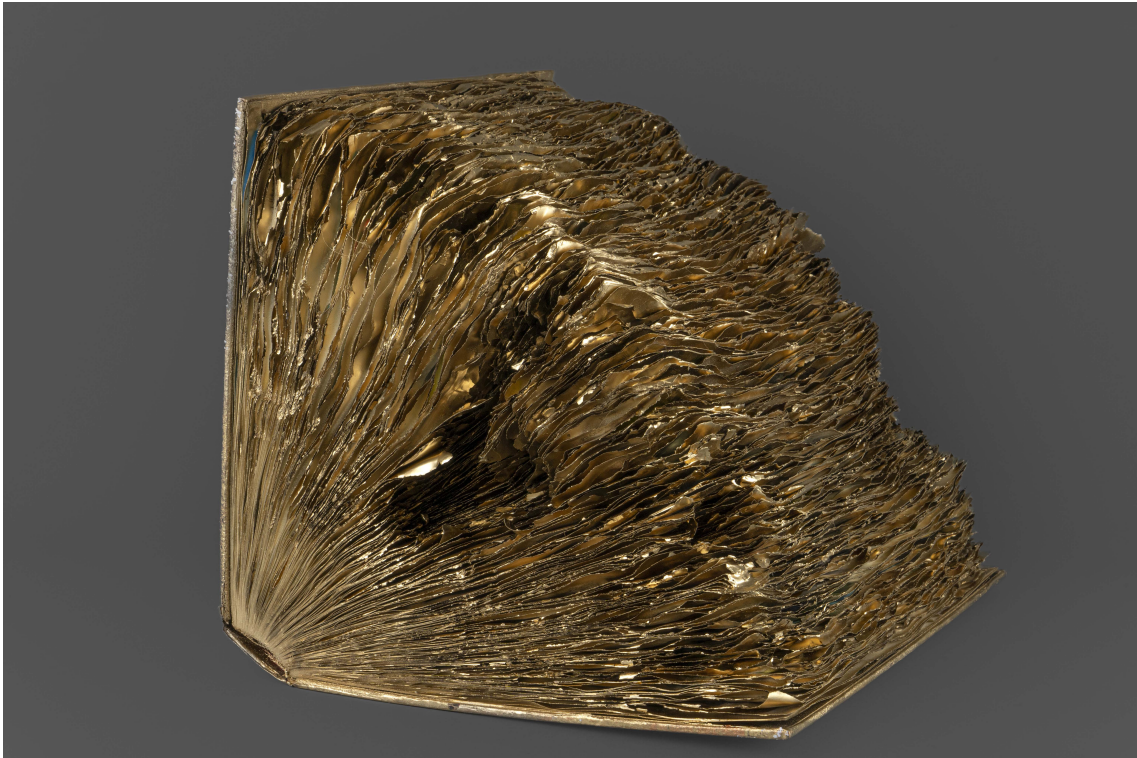

Nosbaum Reding
Luxembourg | Bruxelles

Luxembourg Art Week 2023

Phoenix, 2023
Fire and paint on book sculpture
9.45 x 13.78 x 11.81 in (24 x 35 x 30 cm)

Gallery Nosbaum Reding
2 + 4, rue Wiltheim L-2733 Luxembourg / T (+352) 28 11 25 1 / reding@nosbaumreding.com