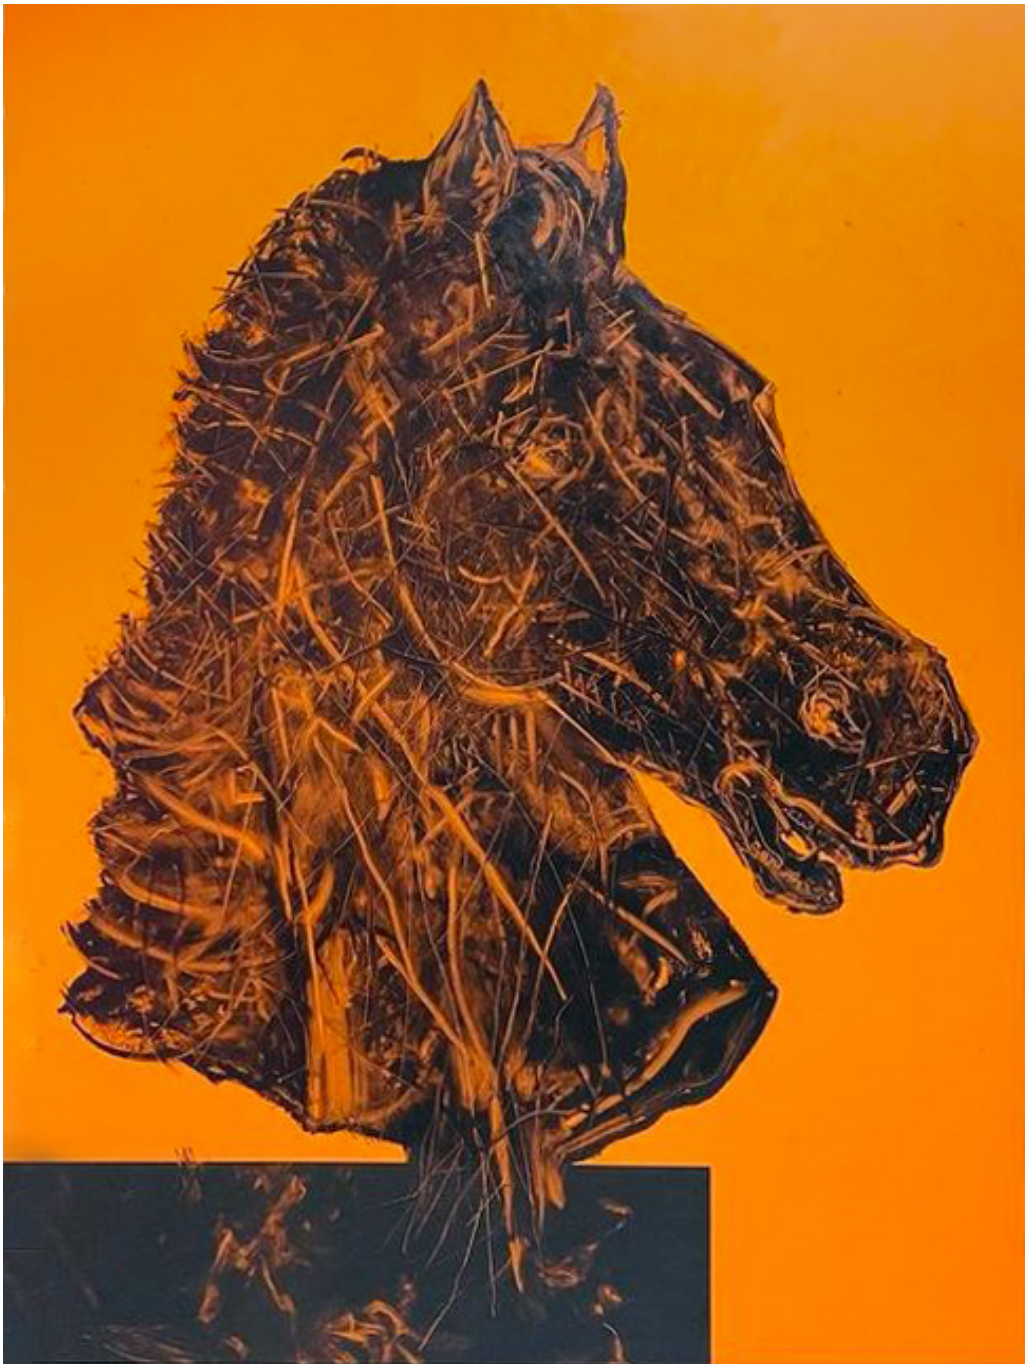

Nosbaum Reding
Luxembourg | Bruxelles

Luxembourg Art Week 2023

RUN (Pf) 250, 2022
oil on canvas
78.74 x 59.06 in (200 x 150 cm)

Gallery Nosbaum Reding

2 + 4, rue Wiltheim L-2733 Luxembourg / T (+352) 28 11 25 1 / reding@nosbaumreding.com