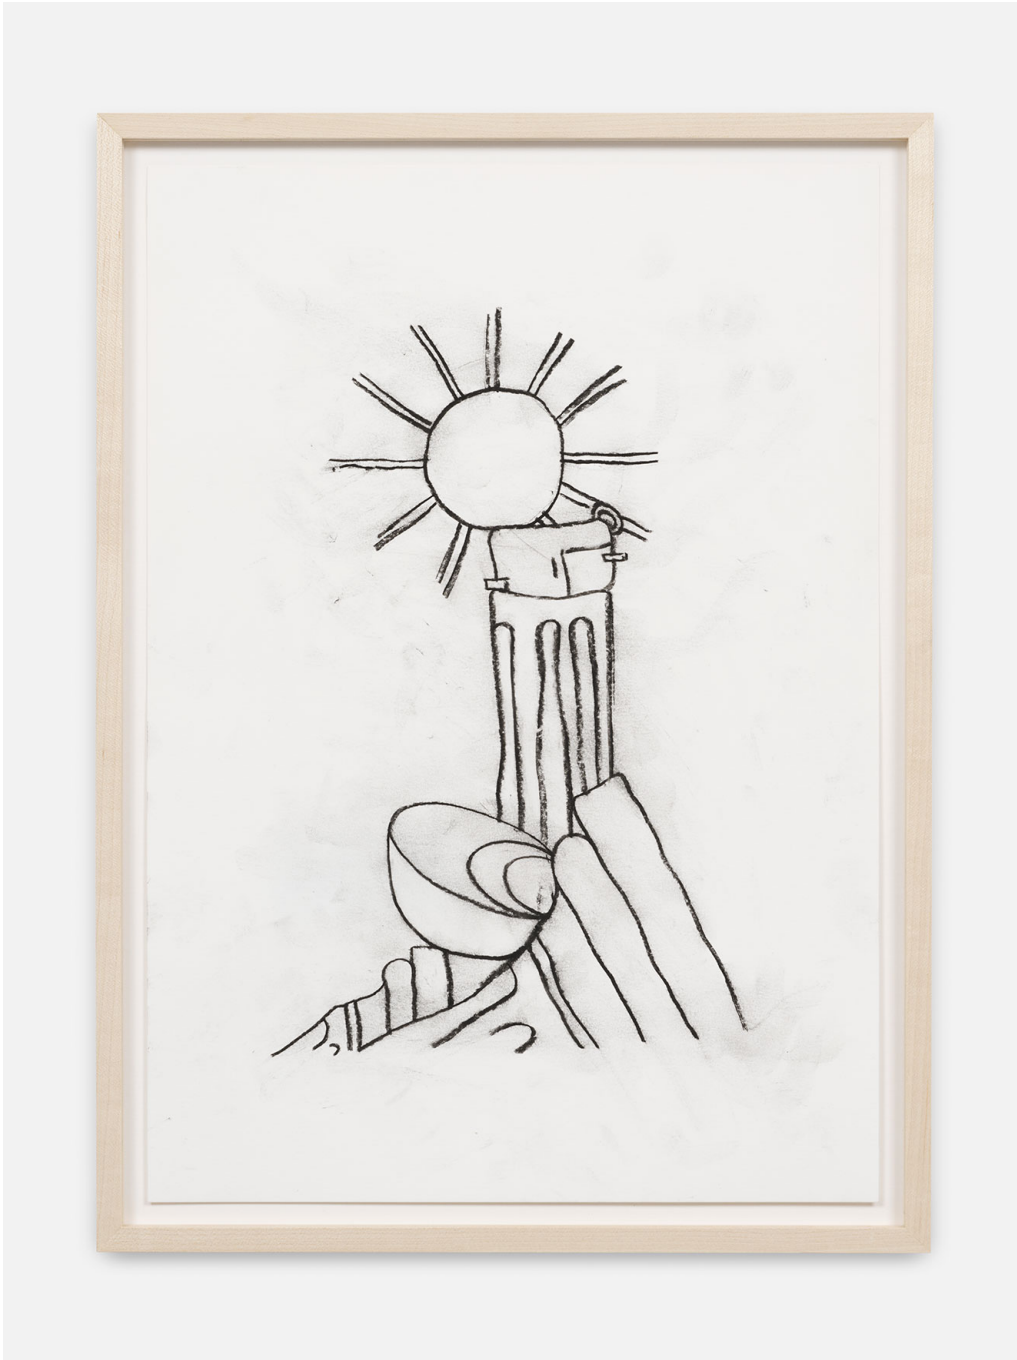

Nosbaum Reding
Luxembourg | Bruxelles

Luxembourg Art Week 2023

RUN-Series, 2023
Charcoal on paper
16.54 x 11.42 in (42 x 29,5 cm)

Gallery Nosbaum Reding

2 + 4, rue Wiltheim L-2733 Luxembourg / T (+352) 28 11 25 1 / reding@nosbaumreding.com