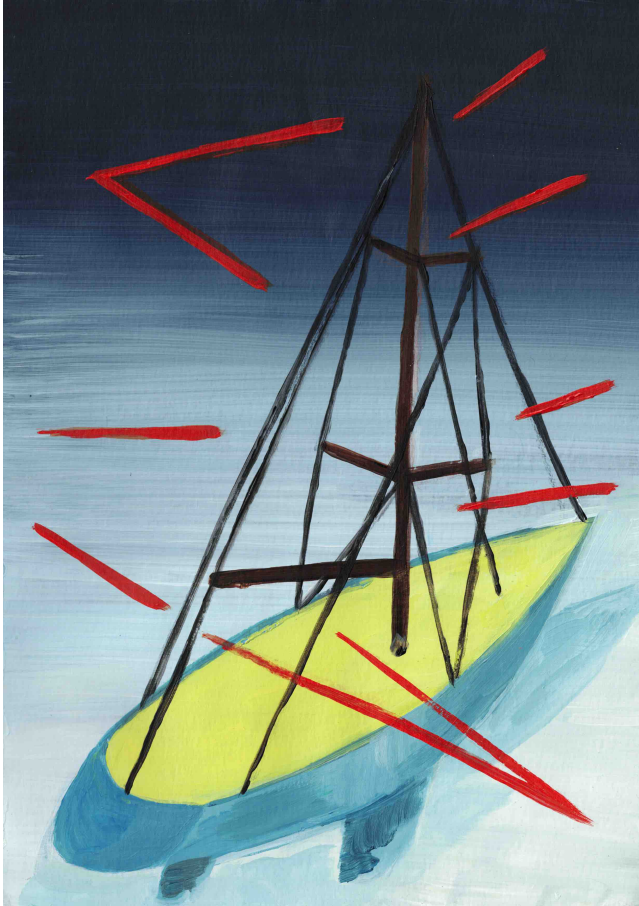

Nosbaum Reding
Luxembourg | Bruxelles

Nailing colours to the mast

09.18.2024 - 11.09.2024

Artist
Tina Gillen

Nailing colours to the mast
Exhibition View
Nosbaum Reding, Luxembourg, 2024

Gallery Nosbaum Reding

Nailing colours to the mast

Anatomy of a sailboat, 2024
acrylic on paper
11.42 x 8.27 in (29,7 x 21 cm)