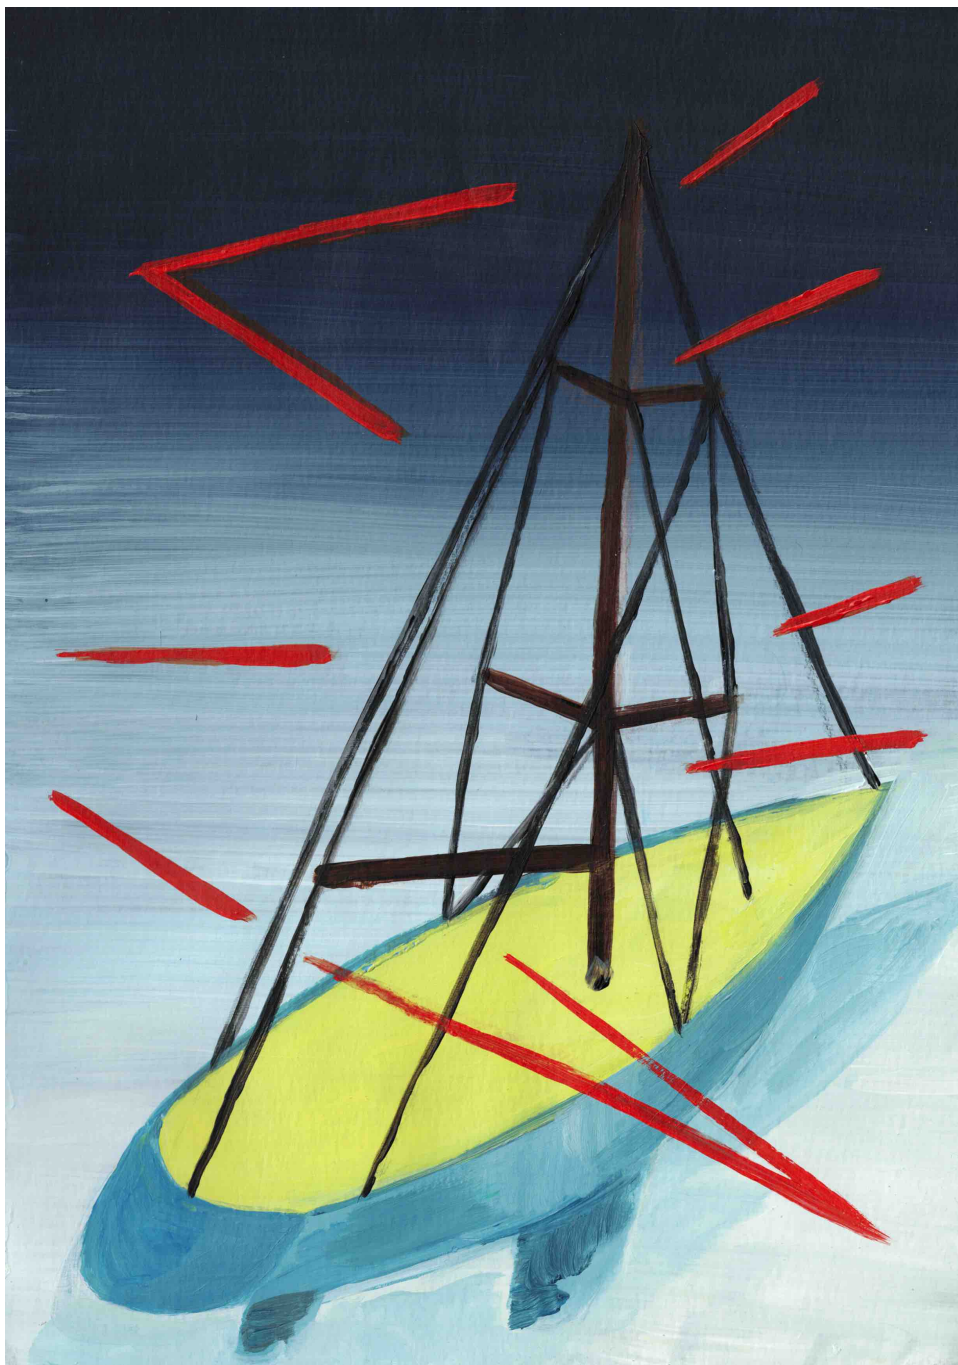

Nosbaum Reding
Luxembourg | Bruxelles

Nailing colours to the mast

09.18.2024 - 11.09.2024

Artist
Tina Gillen

Nailing colours to the mast
Exhibition View
Nosbaum Reding, Luxembourg, 2024

Gallery Nosbaum Reding

Nailing colours to the mast

Anatomy of a sailboat, 2024
acrylic on paper
11.42 x 8.27 in (29,7 x 21 cm)